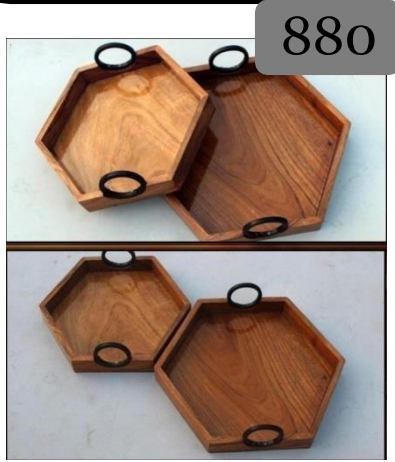

Acacia Wood Set of 3
Large- 10 inches
Medium- 8 inches
Small- 6 inches
PU Matte Finish
Easy Wash||Lead Free

WNST0014
Mango Wood
Large- 12 inches
Medium- 10 inches
Small- 8 inches
PU Gloss Finish
Easy Wash||Lead Free

WNST0008 Bulk only
Mango Wood
L- 12.80 B - 9.50 H - 1
PU Matte Finish
Easy Wash||Lead Free

255

WNST0021
Acacia Wood
L - 10 B - 7 H - .75
PU Gloss Finish
Easy Wash||Lead Free

880

Hexagon tray set of 2
Acacia Wood
Large- 12*12*2
Small- 10*10*2
PU Matte Finish
Easy Wash||Lead Free