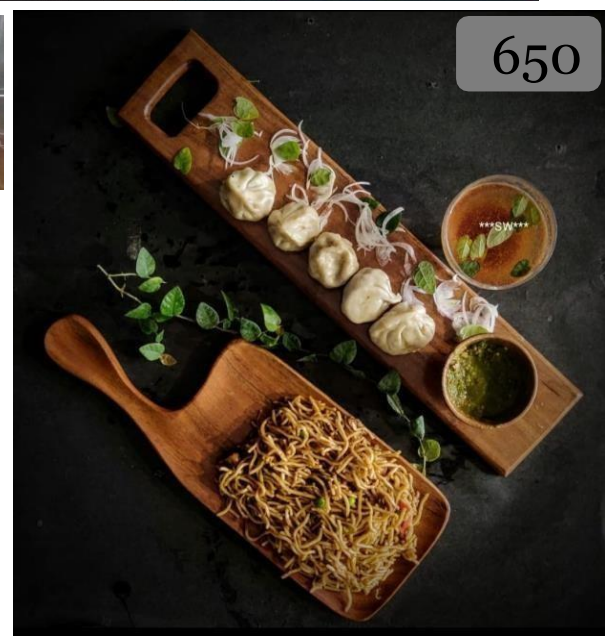

KITCHEN ACCESSORIES

320

Bark Coaster set of 6
Mango Wood
L - 4 B - 4 H - .5
Matte Finish

560
Spice Box
Sheesham Wood
Size - 9*9*3

340

Square Coaster Set of 6
Acacia Wood
L- 4 B- 4 H- .5
PU Matte Finish
Easy Wash||Lead Free